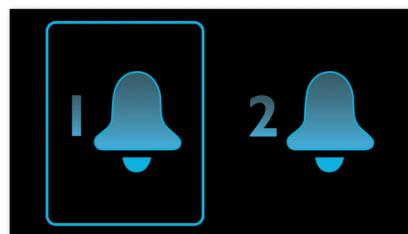

Dual alarm

The Philips audio system comes with two alarm times. Set one alarm time to wake you

up and the other time to wake up your partner.