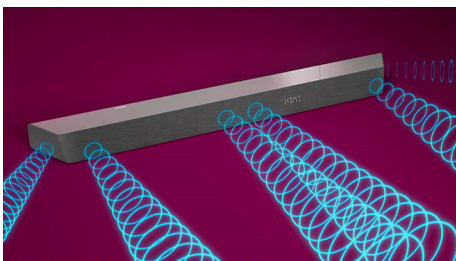

Wider soundstage

Widen the sound! Two extra tweeter speakers at either end of the soundbar broaden the audio

to give you a clear separation of instruments. Pick them out easily and hear every instrument in the orchestra like you're really in the hall!