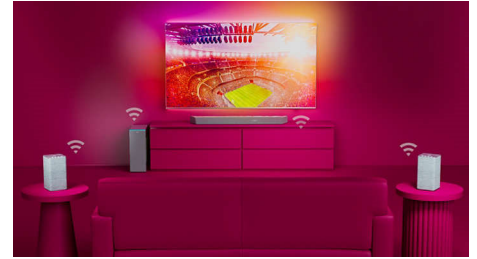

DTS Play Fi Home Theatre

This Play-Fi-compatible soundbar gives perfect home-theater sound. It streams perfectly synced, high-quality audio between any compatible speakers, TVs and soundbars, creates a true surround-sound that elevate your home audio experience.

DTS Play-Fi. Multi-room audio

Easy Play-Fi compatibility makes this soundbar the star of your multi-room setup. You can sync Play-Fi-compatible speakers for multi-room audio, or even create a true surround-sound that flows above and around you.

HDMI eARC

Lose nothing from the mix when you're immersed in the drama. This soundbar is compatible with HDMI eARC, a high-speed connection that lets you experience the full effect of advanced audio formats like Dolby Atmos.

All your favorite sources

Easily connect to your favorite sources

HDMI 4K pass through

HDMI 4K pass through for Ultra HD Audio

Spotify Connect. Bluetooth.

Spotify Connect. Bluetooth. Apple AirPlay 2. Optical-in