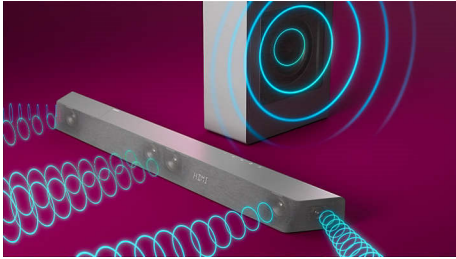

Soundbar 3.1 with wireless subwoofer
600W max. Wireless subwoofer Dolby Atmos. Cinema Experience, Play-Fi. Home Sound Made Easy, Connects with voice assistants

Highlights

3.1 channels. 600W max power

This soundbar brings max 600W (300W RMS at 10% THD) of powerful and rich sound to everything you watch. 3.1 channels fill any room with spellbinding soundtracks, thunderous effects, and crystal-clear dialogue. The wireless subwoofer adds impact to every explosion and every beat.