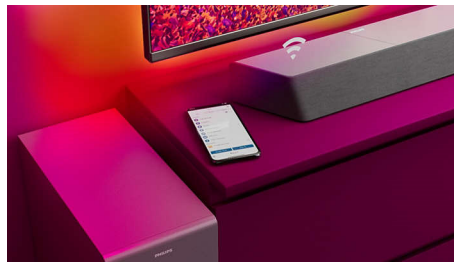

Philips Wireless Home System

This Play-Fi-compatible soundbar gives perfect home-theater sound. Connect the soundbar to any external and smart devices in your home. DTS Play-Fi connectivity and the Philips Sound App let you play your sounds throughout your home Wi-Fi network.

TAB8507B/37