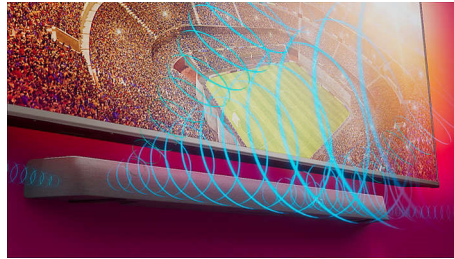

Stadium EQ Mode

Experience the excitement of live sports, right there in your living room. Stadium EQ Mode immerses you in ambient crowd noise, just like you were sitting in the stadium! Be thrilled by every crucial moment and still hear crystal-clear commentary.