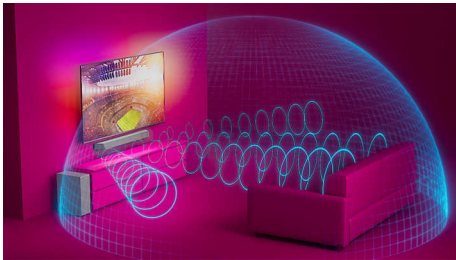

## 3.1 channels. 600W max power

This soundbar brings max 600W (300W RMS at 10% THD) of powerful and rich sound to everything you watch. 3.1 channels fill any room with spellbinding soundtracks, thunderous effects, and crystal-clear dialogue. The wireless subwoofer adds impact to every explosion and every beat.

## Dolby Atmos

Increase the drama no matter what you watch. This Dolby Atmos-compatible soundbar reproduces depth as well as height, creating virtual three-dimensional surround sound that flows above and around you.