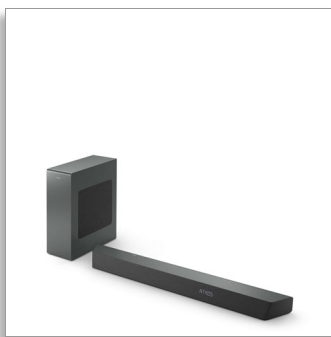

Philips  
Soundbar 3.1 with wireless  
subwoofer

600W max. Wireless subwoofer

Dolby Atmos. Cinema Experience  
Play-Fi. Home Sound Made Easy  
Connects with voice assistants

TAB8507B

## The One that brings the cinema home

The One Soundbar with wirelessly connecting subwoofer gives you the true cinema experience. Dedicated center-channel speakers provide great vocal clarity and Dolby Atmos delivers incredible, immersive surround sound.

# PHILIPS

Soundbar 3.1 with wireless subwoofer  
600W max. Wireless subwoofer Dolby Atmos. Cinema Experience, Play-Fi. Home Sound Made Easy, Connects with voice assistants

## 3.1 channels. 600W max power

This soundbar brings max 600W (300W RMS at 10% THD) of powerful and rich sound to everything you watch. 3.1 channels fill any room with spellbinding soundtracks, thunderous effects, and crystal-clear dialogue. The wireless subwoofer adds impact to every explosion and every beat.