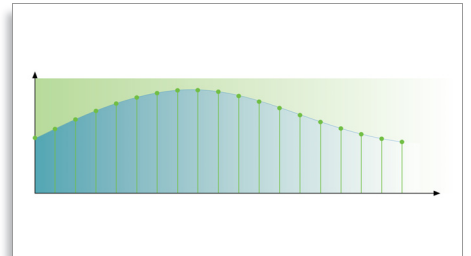

192kHz/24 bit audio DAC

192KHz sampling enables you to have an accurate representation of the original sound curves. Together with a 24-bit resolution, more information is captured from the original analogue sound wave form, giving a much richer audio reproduction.

Multi format Movies

Multi-format playability allows you to play most disc formats for maximum disc compatibility and viewing pleasure.

Multi-format Music

Multi-format playability allows you to play most disc formats for maximum disc compatibility and listening pleasure.

Picture CD (JPEG)

Multi-format playability allows you to view images in the comfort of your living room and play most disc formats for maximum disc compatibility and viewing pleasure.

Ultra-slim design

The attractive enclosure has a very low profile.

Issue date 2009-08-09

Version: 3.0.6

12 NC: 8622 810 12405
UPC: 0 37849 95948 0

© 2009 Koninklijke Philips Electronics N.V.
All Rights reserved.

Specifications are subject to change without notice.
Trademarks are the property of Koninklijke Philips Electronics N.V. or their respective owners.

www.philips.com