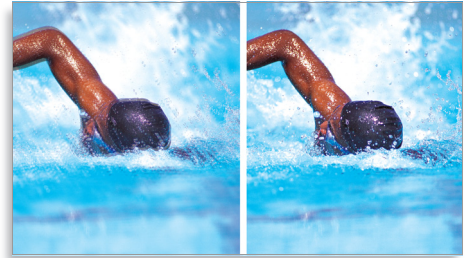

Dimensions

- Set dimensions (W x H x D): 360 x 50 x 285 mm
- Set weight: 2.2 kg
- Packaging dimensions (W x H x D): 415 x 88 x 365 mm
- Weight incl. Packaging: 2.8 kg

Highlights

Progressive Scan

Progressive Scan doubles the vertical resolution of the image resulting in a noticeably sharper picture. Instead of sending a field comprising the odd lines to the screen first, followed by the field with the even lines, both fields are written at one time. A full image is created instantaneously, using the maximum resolution. At such a speed, your eye perceives a sharper picture with no line structure.