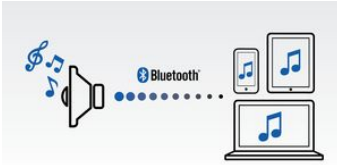

Easy to use

- Shuffle / program / repeat

- Clear and bright LED display

Advanced versatility

- Built-in rechargeable battery for music playback anywhere
- Up to 20-hour music playback

PHILIPS

Features

Wireless music streaming

Bluetooth is a short range wireless communication technology that is both robust and energy-efficient. The technology allows easy wireless connection to iPod/iPhone/iPad or other Bluetooth devices, such as smartphones, tablets or even laptops. So you can enjoy your favorite music, sound from video or game wireless on this speaker easily.

USB Direct and SD card slot

AUDIO-IN (3.5mm)

Make one easy connection and enjoy all your music from portable devices and computers. Simply plug your device to the AUDIO-IN (3.5 mm) port on your Philips set. With computers, the connection is typically made from the headset output. Once linked, you can enjoy your entire music collection directly, on a set of superior speakers. Philips simply delivers better sound.