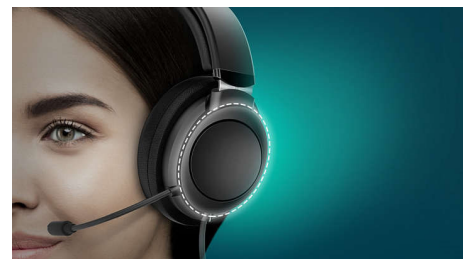

Lightweight

Available in stylish matte colorways, these on-ear headphones boast a cushioned headband that's so light you'll barely feel it. The soft ear cups are clearly marked for left/right ears, and can be angled until they feel just right.

Flat-fold design

Roll with the bass. The ear cups fold flat and swivel inward, for easy storage in your pocket or bag. Just fold them up and you're ready to go.

Inline remote.

Take a call. Pause your playlist. All without touching your smartphone. The angled connector helps keep your headphones plugged in to your smart device—handy if your phone is in your pocket.

-

Angled connector. Keeps your headphones plugged in

Eye-catching matte colorways

Eye-catching matte colorways

Great sound isolation from the

Great sound isolation from the closed-back design

Powerful 32 mm neodymium drive