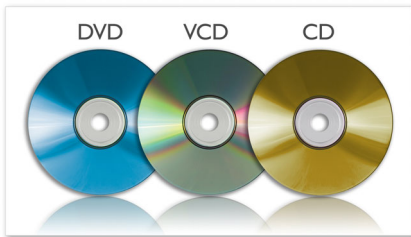

DVD, DVD+/-RW, (S)VCD, CD

The Philips Portable DVD player is compatible with most DVD and CD discs available in the market. DVD, DVD+/-R, DVD+/-RW, (S)VCD

and CD – all of them can play on the DVD player. DVD+/-R is a shorthand term for a DVD drive that can accept both of the common recordable DVD formats. Likewise, DVD+/-RW handles both common rewritable disc types.