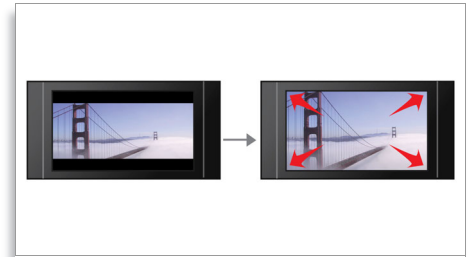

## Progressive Scan

Progressive Scan doubles the vertical resolution of the image resulting in a noticeably sharper picture. Instead of sending a field comprising the odd lines to the screen first, followed by the field with the even lines, both fields are written at one time. A full image is created instantaneously, using the maximum resolution. At such a speed, your eye perceives a sharper picture with no line structure.

## Screen Fit

Whatever you're watching, and on any TV, Screen Fit ensures that the picture fills the whole screen. Annoying black bars on the top and bottom are eliminated, without any tedious manual adjustments to make. Simply press the Screen Fit button, choose the format and enjoy your movie in full-screen