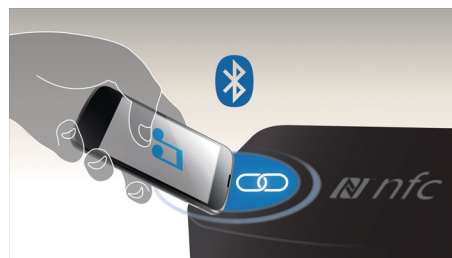

Full HD 3D Blu-ray

Be enthralled by 3D movies in your own living room on a Full HD 3D TV. Active 3D uses the latest generation of fast switching displays for real life depth and realism in full 1080x1920 HD resolution. By watching these images through special glasses with right and left lenses that are timed to open and close in synchrony with alternating images, the full HD 3D viewing experience is created in your home cinema. Premium 3D movie releases on Blu-ray offer a wide, high quality selection of content. Blu-ray also delivers uncompressed surround sound for an unbelievably real audio experience.

Bluetooth wireless streaming

Bluetooth wireless music streaming from your music devices

NFC technology

Pair Bluetooth devices easily with one-touch NFC (Near Field Communications) technology. Just tap the NFC enabled smartphone or tablet on the NFC area of a speaker to turn the speaker on, start Bluetooth pairing, and begin streaming music.