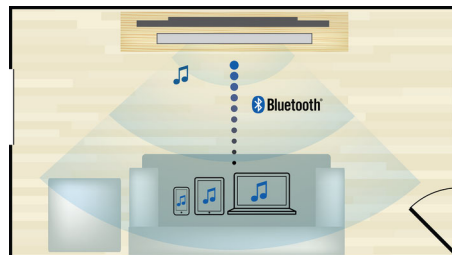

HTB3280G/12

Highlights

500W RMS power

500W RMS power delivers great sound for movies and music

Dolby TrueHD and DTS-HD

Dolby TrueHD and DTS-HD Master Audio Essential deliver the finest sound from your Blu-ray Discs. Audio reproduced is virtually indistinguishable from the studio master, so you hear what the creators intended for you to hear. Dolby TrueHD and DTS-HD Master Audio Essential complete your high definition entertainment experience.

Full HD 3D Blu-ray

Be enthralled by 3D movies in your own living room on a Full HD 3D TV. Active 3D uses the latest generation of fast switching displays for real life depth and realism in full 1080x1920 HD resolution. By watching these images through special glasses with right and left lenses that are timed to open and close in synchrony with alternating images, the full HD 3D viewing experience is created in your home cinema. Premium 3D movie releases on Blu-ray offer a wide, high quality selection of content. Blu-ray also delivers uncompressed surround sound for an unbelievably real audio experience.

Bluetooth wireless streaming

Bluetooth wireless music streaming from your music devices

NFC technology

Pair Bluetooth devices easily with one-touch NFC (Near Field Communications) technology. Just tap the NFC enabled smartphone or tablet on the NFC area of a speaker to turn the speaker on, start Bluetooth pairing, and begin streaming music.