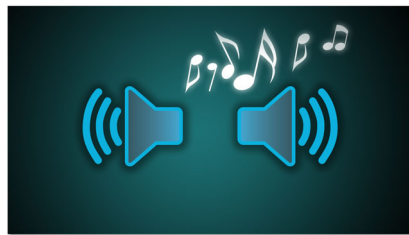

Full range speakers

The compact stereo speakers provide full range quality sound and allow you to listen freely. Enjoy music anytime, anywhere, with built-in stereo speakers that allow the convenience and enjoyment of music playback.