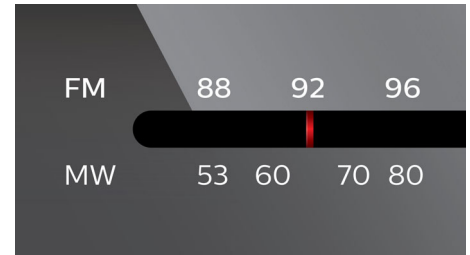

FM/MW tuner

FM/MW (AM) stereo tuner