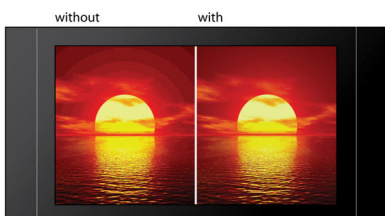

12-bit/108 MHz video processing

12-bit Video DAC is a superior Digital-to-Analogue Converter that preserves every

detail of the authentic picture quality. It shows subtle shades and smoother graduation of colours, resulting in a more vibrant and natural picture. The limitations of the standard 10-bit DAC become particularly apparent when it is used with large screens and projectors.