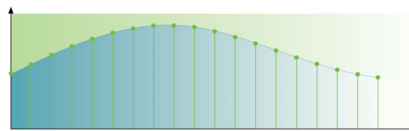

192 kHz/24-bit audio DAC

192 kHz sampling enables you to have an accurate representation of the original sound curves. Together with a 24-bit resolution, more information is captured from the original analogue sound wave form, giving a much richer audio reproduction.