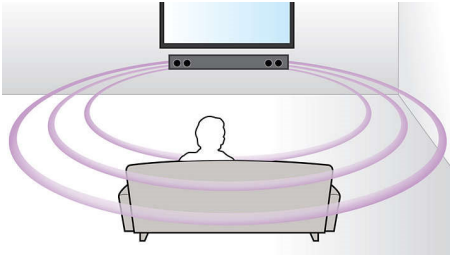

Designed for simplicity

- Low-rise profile for the perfect fit in front of your TV
- Ultra-compact soundbar - just 85cm/33" wide

Richer sound for watching TV and movies

- Virtual Surround Sound for a realistic movie experience
- Dolby Digital for ultimate movie experience
- External subwoofer adds thrill to the action

PHILIPS

Soundbar speaker
2.1 CH wired subwoofer Bluetooth®, FM, Digital tuning, 80W

Highlights

Virtual Surround Sound

Philips Virtual Surround Sound produces rich and immersive surround sound from less than five-speaker system. Highly advanced spatial algorithms faithfully replicate the sonic characteristics that occur in an ideal 5.1-channel environment. Any high quality stereo source is transformed into true-to-life, multi-channel surround sound. No need to purchase extra speakers, wires or speaker stands to appreciate room-filling sound.