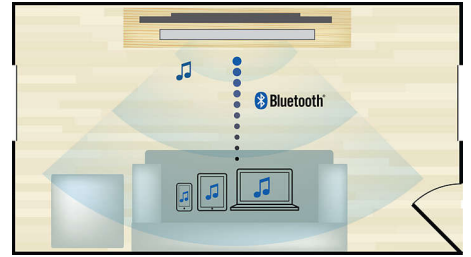

PHILIPS

Soundbar speaker
2.1 CH wired subwoofer Bluetooth®, FM, Digital tuning, 80W

Highlights

Virtual Surround Sound

Philips Virtual Surround Sound produces rich and immersive surround sound from less than five-speaker system. Highly advanced spatial algorithms faithfully replicate the sonic characteristics that occur in an ideal 5.1-channel environment. Any high quality stereo source is transformed into true-to-life, multi-channel surround sound. No need to purchase extra speakers, wires or speaker stands to appreciate room-filling sound.

Works with multiple devices

Works with TVs, BD/DVD players, gaming consoles, MP3 players

Audio in

Audio in allows you to easily play your music directly from your iPod/iPhone/iPad, MP3 player, or laptop via a simple connection to your Philips home cinema system. Simply connect your audio device to the Audio in jack to enjoy your music with the superior sound quality of the Philips home cinema system.

Low-rise profile

Low-rise profile for the perfect fit in front of your TV

Ultra-compact soundbar

Ultra-compact soundbar - just 85cm/33" wide

HTL1193B/79

Bluetooth wireless streaming

Bluetooth wireless music streaming from your music devices

FM digital tuning

Digital FM radio delivers new music options and entertainment to your soundbar speaker, speaker system and home theater system. Auto scan is available for radio stations, so searching for your favorite channel will never take more than a few seconds. Preset radio stations can be stored, giving you instant access to all your favorite stations without manual tuning each time.