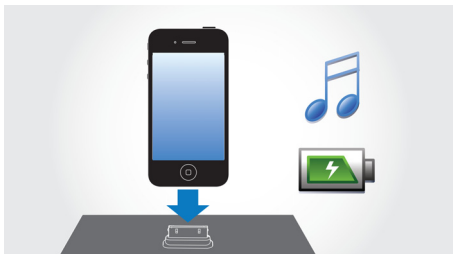

Play & charge your iPod/iPhone

Enjoy your favorite MP3 music while charging your iPod/iPhone! The dock lets you connect

your portable device directly to the Docking entertainment system so you can listen to your favorite music in superb sound. It also charges your iPod/iPhone while it plays so you can enjoy your music and not have to worry about your portable player battery running out. The Docking entertainment system automatically charges your portable device while it is docked.