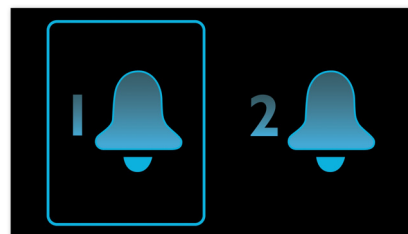

Dual alarm

The Philips audio system comes with two alarm times. Set one alarm time to wake you up and the other time to wake up your partner.