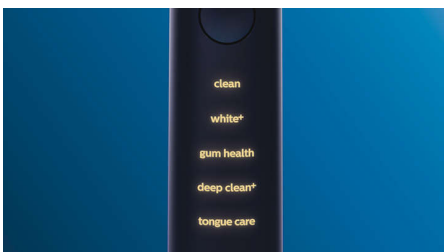

Optimize your brushing

- Make sure you're getting the most from your brush head
- Choose from 5 modes and 3 intensity settings
- Automatically selects the best mode for you
- Easy and stylish charging - home and away

Premium performance

- Enjoy long-lasting fresh breath
- All-in-One brush head for complete care
- Up to 7x healthier gums in just 2 weeks*****

Highlights

Premium All-in-One brush head

Clean without compromise with the A3 Premium All-in-One brush head. Our all-time best has angled bristles to help remove up to 20x more plaque even in hard-to-reach areas*. Triangular tips work to remove up to 100% more stains in less than two days**. And longer bristles clean deep for gums that are up to 15x healthier in just two weeks**. All that without ever switching brush heads. Did you know: brush heads become less effective after 3 months of use? Our BrushSync feature can remind you when it's almost time for a replacement.

Trusted sonic brushing

Brush away plaque with sonic technology – our benchmark in effective and gentle cleaning. While you brush, up to 62,000 bristle movements and dynamic fluid action help the bristles clean even hard-to-reach areas, leaving your mouth feeling exceptionally fresh and clean.

5 modes, 3 intensity settings

DiamondClean Smart comes with five modes which cover a range of brushing needs: Clean mode is for exceptional daily cleaning, White+

is for removing stains, Deep Clean+ gives you an invigorating deep clean, Gum Health provides a gentle yet effective clean for gums, and Tongue Care is the perfect mode for cleaning your tongue. It breaks up tongue debris and sweeps away bad-breath bacteria. Three intensities allow you to choose between a higher setting to boost your clean and a lower one for more-sensitive mouths.