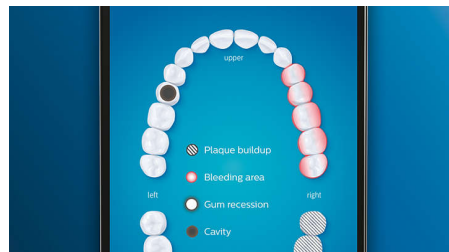

5 modes, 3 intensity settings

DiamondClean Smart comes with five modes which cover a range of brushing needs: Clean mode is for exceptional daily cleaning, White+

is for removing stains, Deep Clean+ gives you an invigorating deep clean, Gum Health provides a gentle yet effective clean for gums, and Tongue Care is the perfect mode for cleaning your tongue. It breaks up tongue debris and sweeps away bad-breath bacteria. Three intensities allow you to choose between a higher setting to boost your clean and a lower one for more-sensitive mouths.

Guides you and provides instant feedback

The Philips Sonicare app lets you know when you've achieved a thorough clean, and coaches you to be a better, more mindful brusher.

TouchUp feature

If you happen to miss a spot while brushing your teeth, your app's TouchUp feature will show you. You can then go back for a second pass, and be confident you are getting a complete clean, every time.

Focus areas and goal-setting

Any trouble areas your dentist has pointed out? We'll highlight them on your in-app 3D mouth map, and remind you to pay extra attention to these areas.

Easy does it

With an electric toothbrush, it's best to let the brush do the work. We've built a sensor into the handle that works with our app to help you reduce excess scrubbing. This way, you can improve your technique and get a gentler, more effective clean.

Too much pressure?

You might not notice when you brush too hard, but your DiamondClean Smart will. If you use too much pressure, the light ring on the end of your handle will flash. This is a gentle reminder to ease off the pressure, and let your brush head do the work. 7 out of 10 people found this feature helped them become a better brusher.