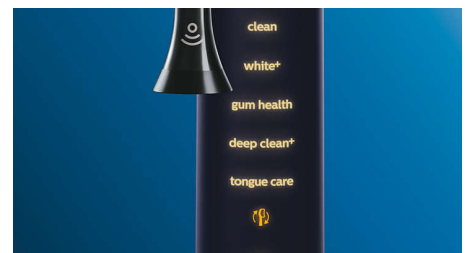

BrushSync mode pairing

You'll always get the best possible clean with our BrushSync mode-pairing feature. Smart brush heads ensure you're using the right mode and intensity for the best possible clean by selecting the optimal brushing mode and intensity level in combination with your brush head.