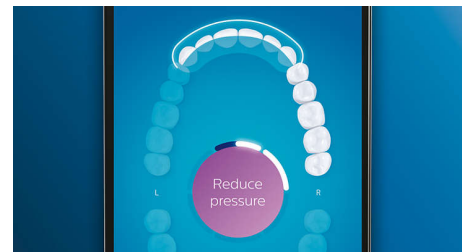

Focus areas and goal-setting

Any trouble areas your dentist has pointed out? We'll highlight them on your in-app 3D mouth map, and remind you to pay extra attention to these areas.

Easy does it

With an electric toothbrush, it's best to let the brush do the work. We've built a sensor into the handle that works with our app to help you reduce excess scrubbing. This way, you can improve your technique and get a gentler, more effective clean.

Too much pressure?

You might not notice when you brush too hard, but your DiamondClean Smart will. If you use too much pressure, the light ring on the end of your handle will flash. This is a gentle reminder to ease off the pressure, and let your brush head do the work. 7 out of 10 people found this feature helped them become a better brusher.