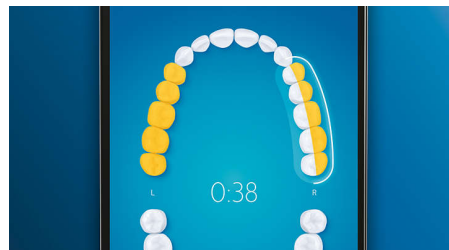

TouchUp feature

If you happen to miss a spot while brushing your teeth, your app's TouchUp feature will show you. You can then go back for a second pass, and be confident you are getting a complete clean, every time.