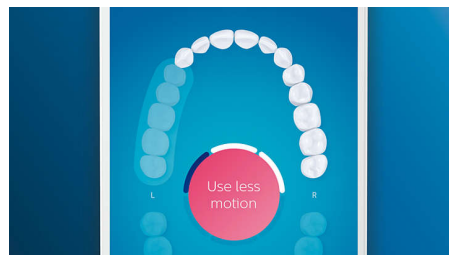

Trusted sonic brushing

Brush away plaque with sonic technology – our benchmark in effective and gentle cleaning. While you brush, up to 62,000 bristle movements and dynamic fluid action help the bristles clean even hard-to-reach areas, leaving your mouth feeling exceptionally fresh and clean.

5 modes, 3 intensity settings

DiamondClean Smart comes with five modes which cover a range of brushing needs: Clean mode is for exceptional daily cleaning, White+

is for removing stains, Deep Clean+ gives you an invigorating deep clean, Gum Health provides a gentle yet effective clean for gums, and Tongue Care is the perfect mode for cleaning your tongue. It breaks up tongue debris and sweeps away bad-breath bacteria. Three intensities allow you to choose between a higher setting to boost your clean and a lower one for more-sensitive mouths.

Guides you and provides instant feedback

The Philips Sonicare app lets you know when you've achieved a thorough clean, and coaches you to be a better, more mindful brusher.

TouchUp feature

If you happen to miss a spot while brushing your teeth, your app's TouchUp feature will show you. You can then go back for a second pass, and be confident you are getting a complete clean, every time.

Focus areas and goal-setting

Any trouble areas your dentist has pointed out? We'll highlight them on your in-app 3D mouth map, and remind you to pay extra attention to these areas.

Easy does it

With an electric toothbrush, it's best to let the brush do the work. We've built a sensor into the handle that works with our app to help you reduce excess scrubbing. This way, you can improve your technique and get a gentler, more effective clean.