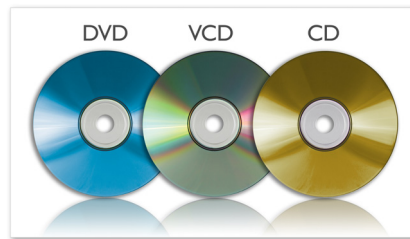

DVD, DVD+/-RW, (S)VCD, CD

The Philips Portable DVD player is compatible with most DVD and CD discs available in the market. DVD, DVD+/-R, DVD+/-RW, (S)VCD, and CD – all of them can play on the DVD player. DVD+/-R is a shorthand term for a DVD drive that can accept both of the common recordable DVD formats. Likewise, DVD+/-RW handles both common rewritable disc types.