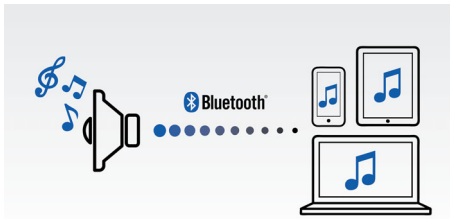

Easy to use

- Smartly designed FlexiDock to fit any Android phone
- Charge second mobile device via USB port

Advanced versatility

- Easy Bluetooth pairing Widget for Android phones
- Battery or AC power option for music enjoyment anywhere

PHILIPS

Highlights

FlexiDock

The improved version of Philips FlexiDock features a micro USB connector, perfect for any Android phone. The docking mechanism is a great fit for any Android phone, thanks to the smooth and rounded edge design of the connector. It offers maximum adjustability. Simply slide the connector left or right, or rotate it to fit any location or orientation of the Micro USB port on your phone. This extreme flexibility is the first of its kind, catering to Android phones that are made by different manufacturers with no standardised position and orientation for the micro USB connector.

Wireless music streaming

Bluetooth is a short range wireless communication technology that is both robust and energy-efficient. The technology allows easy wireless connection to iPod/iPhone/iPad or other Bluetooth devices, such as smartphones, tablets or even laptops. So you can enjoy your favourite music and sound from videos or games wirelessly.

Bass Reflex Speaker System

Bass Reflex Speaker System delivers a deep bass experience from a compact loudspeaker box system. It differs from a conventional loudspeaker box system in the addition of a bass pipe that is acoustically aligned to the woofer to optimise the low frequency roll-off of the system. The result is deeper controlled bass and lower distortion. The system works by causing the air mass in the bass pipe to vibrate like a conventional woofer. Combined with the response of the woofer, the system extends the overall low frequency sounds to create a completely new dimension of deep bass.