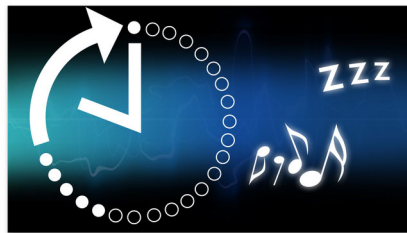

Sleep timer

Sleep timer lets you decide how long you want to listen to music, or a radio station of your choice, before falling asleep. Simply set a time limit (up to 1 hour) and choose a radio station to listen to while you drift off to sleep. The Philips radio set will continue to play for the selected duration and then automatically switch to a power-efficient and silent stand-by mode. Sleep Timer lets you fall asleep to your favourite radio DJ without counting sheep, or worrying about wasting power

Specifications

Clock

- Type: Digital
- Time format: 12H, 24H
- Display: LED

Alarm

- No. of alarms: 2
- Sleep timer: 15/ 30/ 60/ 90/ 120 mins

Tuner/Reception/Transmission

- Antenna: FM Antenna
- Tuner Bands: FM, Digital tuning
- Frequency range: 87.5 - 108 MHz
- No. of preset stations: 20

Convenience

- Alarms: Radio Alarm, Buzzer Alarm, Repeat alarm (snooze), Dual alarm time, Gentle Wake
- Sleep Timer
- Display brightness: High/ Mid/ Low
- Volume control: Up/ Down

Power

- Power supply: 100-240VAC, 50/60Hz
- Backup battery: CR2032 (included)
- Power type: AC Input

Dimensions

- Packaging type: D-box
- Product dimensions (WxDxH): 185 x 81 x 85.2 mm
- Net weight: 0.32 kg
- Packaging dimensions (WxDxH): 233 x 95 x 96 mm
- Gross weight: 0.382 kg

Accessories

- Included accessories: User Manual, Quick start guide, Warranty certificate

Loudspeakers

- Built-in speakers: 1

Issue date 2022-04-29

Version: 5.3.7

12 NC: 8670 001 33476
EAN: 69 51613 99070 4

© 2022 Koninklijke Philips N.V.
All Rights reserved.

Specifications are subject to change without notice.
Trademarks are the property of Koninklijke Philips N.V.
or their respective owners.

www.philips.com