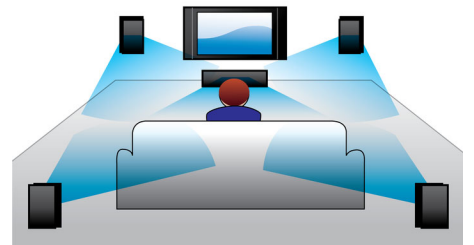

Built-in WiFi

Thanks to built-in WiFi, by simply connecting your home theater directly to your home network, you can experience a rich selection of popular online services. You can enjoy some

of the best websites offering movies, pictures, infotainment and other online contents tailored to fit your TV screen.

Bluetooth wireless streaming

Bluetooth wireless music streaming from your music devices

Dolby TrueHD and DTS-HD

Dolby TrueHD and DTS-HD Master Audio Essential deliver the finest sound from your Blu-ray Discs. Audio reproduced is virtually indistinguishable from the studio master, so you hear what the creators intended for you to hear. Dolby TrueHD and DTS-HD Master Audio Essential complete your high definition entertainment experience.