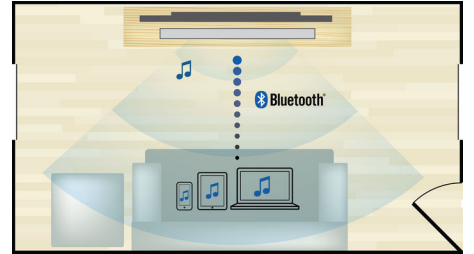

Play & charge your iPod/iPhone

Enjoy your favorite music while charging your iPod/iPhone! Simply connect your iPod/iPhone with its USB cable to the USB port of the Home Theater System. It charges your iPod/iPhone while it plays so you can enjoy your music and not have to worry about your Apple device battery running out.

Built-in WiFi

Thanks to built-in WiFi, by simply connecting your home theater directly to your home network, you can experience a rich selection of popular online services. You can enjoy some

of the best websites offering movies, pictures, infotainment and other online contents tailored to fit your TV screen.

Bluetooth wireless streaming

Bluetooth wireless music streaming from your music devices

Dolby TrueHD and DTS-HD

Dolby TrueHD and DTS-HD Master Audio Essential deliver the finest sound from your Blu-ray Discs. Audio reproduced is virtually indistinguishable from the studio master, so you hear what the creators intended for you to hear. Dolby TrueHD and DTS-HD Master Audio Essential complete your high definition entertainment experience.