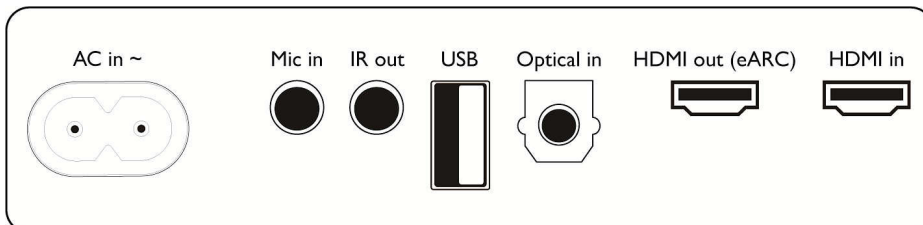

Supported Audio Formats

- HDMI ARC/eARC: Dolby Atmos®, Dolby Digital, Dolby Digital plus, Dolby TrueHD, Dolby Digital EX, DTS, DTS 96/24, DTS Digital Surround (5.1-ch), DTS:X, DTS-ES, DTS-HD High Resolution

- Audio, DTS-HD Master Audio
- Play-Fi: AIFF, FLAC, MP3, WAV, MPEG4 AAC, MPEG4 M4A
- HDMI IN1: Dolby Atmos®, Dolby Digital, Dolby Digital plus, Dolby TrueHD, Dolby Digital EX, DTS, DTS 96/24, DTS Digital Surround (5.1-ch), DTS:X, DTS-ES, DTS-HD High Resolution Audio, DTS-HD Master Audio
- Bluetooth: SBC, AAC, A2DP, AVRCP
- USB: MP3, WAV, FLAC
- Optical: Dolby Digital, LPCM 2ch

Outer Carton

- Length: 137 cm
- Number of consumer packages: 2
- Width: 22 cm
- Gross weight: 18.5 kg
- Height: 38 cm
- GTIN: 1 48 95229 12738 5
- Net weight: 14.2 kg
- Tare weight: 4.3 kg

Convenience

- Remote Control
- Display type: 5 digit 14 segment LED display
- Night mode: No

Compatibility

- Smartphone/tablet APP control

Power

- Power LED indicator
- Main unit power supply: 100-240 V AC, 50/60 Hz
- Main unit standby power: < 0.5 W
- Auto standby
- Eco standby (Wi-Fi off)

Packaging dimensions

- Height: 17.5 cm
- Packaging type: Carton
- Type of shelf placement: Laying
- Width: 135 cm
- Depth: 20.5 cm
- Number of products included: 1
- EAN: 48 95229 12738 8
- Gross weight: 8.5 kg
- Net weight: 7.1 kg
- Tare weight: 1.4 kg

Accessories

- Included accessories: Remote Control (with battery), Power cord, Quick start guide, World Wide Warranty leaflet

Issue date 2024-05-28

Version: 5.5.2

EAN: 48 95229 12738 8

© 2024 Koninklijke Philips N.V.
All Rights reserved.

Specifications are subject to change without notice.
Trademarks are the property of Koninklijke Philips N.V.
or their respective owners.

www.philips.com