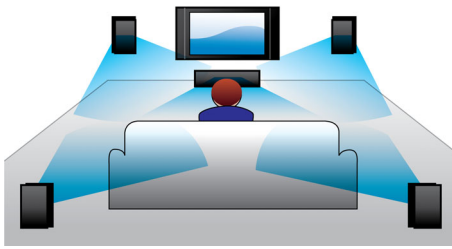

Highlights

Dolby TrueHD and DTS-HD

Dolby TrueHD and DTS-HD Master Audio Essential deliver the finest sound from your Blu-ray Discs. Audio reproduced is virtually indistinguishable from the studio master, so you hear what the creators intended for you to hear. Dolby TrueHD and DTS-HD Master Audio Essential complete your high definition entertainment experience.