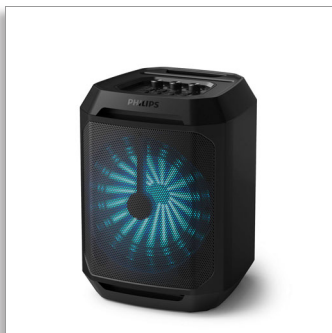

Philips
Bluetooth party speaker

Party light

True Wireless dual connect
Karaoke input with echo effect
Built-in rechargeable battery

TAX2208

Get the party started

This Bluetooth party speaker kicks your party into gear. With a party light and karaoke function, you can also connect two speakers wirelessly for amazing stereo sound. Up to 7 hours of play time also lets you move the celebrations outside.

Big sound and good times

- Connect easily via Bluetooth or audio-in
- DBB bass boost for extra power
- Different light modes let you choose your party atmosphere

Make the music yours

- Buttons to control power, volume and navigate your playlist
- Karaoke mic input. Knobs to control volume and echo effect
- TWS. Pair two speakers wirelessly for great stereo sound

Take the party with you

- Carry handle makes it easy to transport the speaker
- Fully charged battery gives up to 7 hours play time
- Storage slot to keep your phone handy

PHILIPS

Bluetooth party speaker

Party light True Wireless dual connect, Karaoke input with echo effect, Built-in rechargeable battery

Highlights

Different light modes

Every party needs a lightshow. Built in behind the speaker's grille sits a fan of lights that will pulse, flash and glow along with your music. Select from different light modes to suit your party atmosphere.