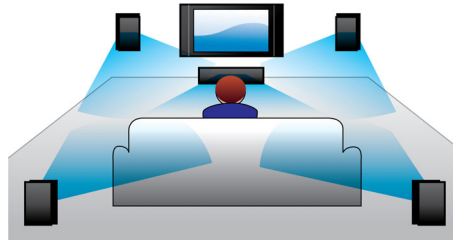

Dolby Digital

Because Dolby Digital standards, the world's leading digital multi-channel audio standards, make use of the way the human ear naturally processes sound, you experience superb quality surround sound audio with realistic spatial cues.