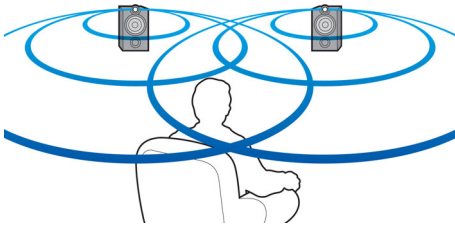

Premium finishing with noble materials

- Aluminium cabinet for quality look and feel

PHILIPS

Highlights

ClariSound

ClariSound breathes new life into your favourite music with pristine and detailed sound laced with warmth and texture. A top-mounted tweeter delivers sound enriched with brilliant clarity while a super-efficient glass fibre woofer cone ensures a wide sound stage to fill any room. The pure sound performance is balanced with deep, well-defined bass, thanks to Philips' innovative bass port technology. A soft dome ensures true-to-life reproduction of voice and instrument details so you can appreciate all the dynamic and emotive nuances of the original production.