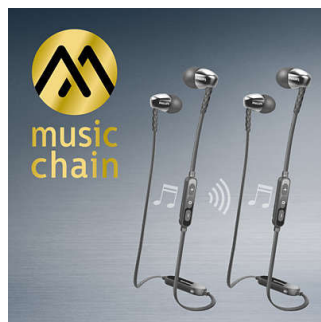

Ear caps come in a choice of 3 sizes – small, medium and large – for a personalized and perfect fit.

Easy NFC pairing

Easy NFC pairing lets you connect your Bluetooth® headphones with any Bluetooth-enabled device – with just a single touch.

Efficient 8.6mm drivers

Compact and efficient 8.6mm speaker drivers deliver precise sound with powerful bass, for enhanced listening enjoyment on the go.

Ergonomic oval sound tube

The oval shape of the sound tube came about based on extensive research on the human ear. Designed to fit any ear comfortably, the ergonomic shape ensures optimal fit and comfort for total music enjoyment.

MusicChain™

With MusicChain™, you can easily share the tracks you are playing with a friend. Using Bluetooth® technology, a simple click on the MusicChain™ button on your headphones will

SHB5900GN/00

pair them with other MusicChain™-enabled headphones.

Oval sound tube inserts

Oval sound tube inserts seals out ambient noise, while its semi-closed structure deliver enhanced bass performance.

Tangle-free flat cable

Anti-slip flat cable ensures that your cord always stays tangle free.