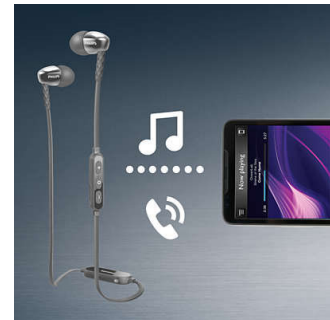

MusicChain™

With MusicChain™, you can easily share the tracks you are playing with a friend. Using Bluetooth® technology, a simple click on the MusicChain™ button on your headphones will

SHB5900GN/00

pair them with other MusicChain™-enabled headphones.

Oval sound tube inserts

Oval sound tube inserts seals out ambient noise, while its semi-closed structure deliver enhanced bass performance.

Tangle-free flat cable

Anti-slip flat cable ensures that your cord always stays tangle free.

Wireless music and calls

Pair your smart device with your headphones using Bluetooth and enjoy the freedom of crystal clear music and phone calls – without the hassle of cables. Change tracks and answer calls with the easy to use remote control.