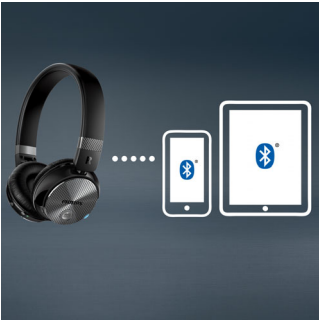

Make life more convenient

- Convenient hands-free calling with mic and Bluetooth® 4.0
- Control calls, music and volume with earshell switches
- Simple NFC one-tap pairing
- Rechargeable battery offers up to 16 hours of wireless music
- Multi-point plays music and calls on two devices at once
- Activate Siri and Google Now with a press on earcan button
- Extra audio cable means music can continue without power
- Compact folding for easy carrying and storage

Handsfree calls

Convenient hands-free calling with mic and Bluetooth® 4.0

Multi-point

Multi-point allows you to connect your Philips Bluetooth headphones with two Bluetooth-enabled devices simultaneously. Simply pair up the two devices to enjoy movies and music while effortlessly taking calls in between.