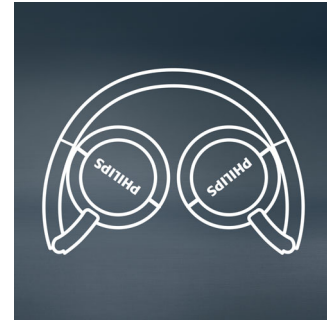

Compact folding

The compact foldable construction makes it the perfect on-the-go companion.