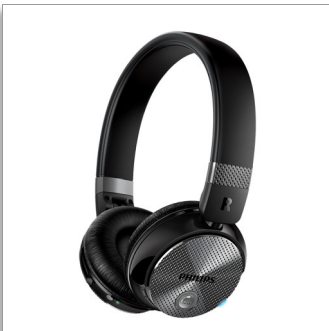

Philips
Wireless noise cancelling
headphones

32mm drivers/closed-back

On-ear
Soft ear cushions
Compact folding

SHB8850NC

More sound, less noise

wirelessly

No wires, no noise and no compromise. Immerse yourself in music with advanced ActiveShield™ active noise canceling technology. Connect wirelessly with NFC one-tap pairing, enjoy music and manage calls with smart control on earpads.

Art of Noise Cancellation

- ActiveShield™ noise canceling reduces noise by up to 97%

Clear & natural sound

- 32mm neodymium speaker drivers deliver precision sound
- High quality Bluetooth 4.0
- Soft ergonomic cushions for long wearing comfort

Make life more convenient

- Convenient hands-free calling with mic and Bluetooth® 4.0
- Control calls, music and volume with earshell switches
- Simple NFC one-tap pairing
- Rechargeable battery offers up to 16 hours of wireless music
- Multi-point plays music and calls on two devices at once
- Activate Siri and Google Now with a press on earcan button
- Extra audio cable means music can continue without power
- Compact folding for easy carrying and storage