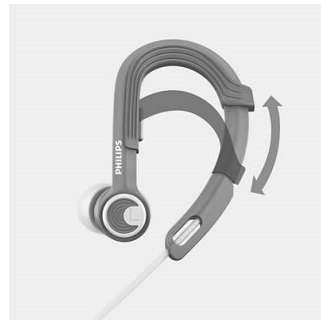

protection

- Sporty carrying pouch for easy storage
- Kevlar[®] Reinforced cable for ultimate durability
- Sweat and moisture proof - ideal for any workout

Freedom

- 3 ear tip sizes for the optimum fit
- Cable clip included for tangle-free workout
- 7.1g ultra lightweight design provides ultimate comfort*
- Adjustable earhook for personalized fit

Cable clip

A cable clip comes included with ActionFit earphones, keeping the cable out of your way while you push yourself harder.

Sporty carrying pouch for easy storage

Kevlar® Reinforced cable

Kevlar® reinforced headphone cables are tough enough to survive even the roughest of workouts.

Adjustable earhook

An adjustable ear hook ensures the ActionFit SHQ3300 headphones fit your ears perfectly. Just put the headphones on and slide the adjustable hook up or down for a snug fit. Whatever your workout or terrain, your headphones will stay on comfortably.

High performance sound

8.6mm neodymium drivers pump out high performance sound, pushing you to perform at your best.

Sound isolation

Insert earphones create a tight seal in the ear canal, resulting in a strong isolation effect. Our oval acoustics tubes are ergonomically optimized to ensure exceptional fit.