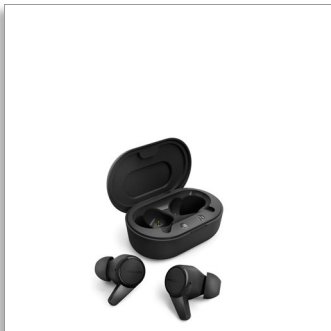

Philips
True Wireless
Headphones

Earbuds with a comfortable fit

Super-small charging case
IPX4 splash/sweat resistant
Up to 18 hours play time

TAT1207BK

Grab and go

Grab, connect and go! These fantastic True wireless headphones come with a super-small charging case that slips into your pocket for reliable, convenient sound wherever you go. IPX4 splash and sweat resistant and up to 18 hours of play time!

Small charging case holds 18 hours of play time

- Super-small USB-C charging case
- 6 hours of play time. 15 minutes quick charge for an extra hour
- Case offers 12 hours of extra play time
- IPX4 splash and sweat resistant

- 3 extra pairs of silicone ear tips (large, medium, small)
- Secure, comfortable in-ear fit
- 6 mm neodymium drivers for clear, balanced sound
- Ergonomically designed

PHILIPS

True Wireless Headphones

Earbuds with a comfortable fit Super-small charging case, IPX4 splash/sweat resistant, Up to 18 hours play time

Highlights

Secure, comfortable in-ear fit

These comfortable earbuds fit securely into your ear canals, creating a perfect seal that diminishes external noise. Hear every beat and word! Enjoy real comfort with three sizes of soft, interchangeable silicone ear-tip covers.