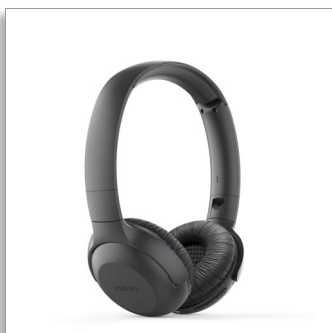

Philips  
Wireless Headphone

32mm drivers/closed-back

On-ear  
Up to 15 hours play time  
Compact folding

TAUH202BK

## Get your sounds on

Epic playlists. The latest podcasts. These wireless on-ear headphones deliver crisp sound and punchy bass. The headband is so light you'll barely feel it, and the ear cups fold flat. You get 15 hours play time. Plenty for the day. Or night.