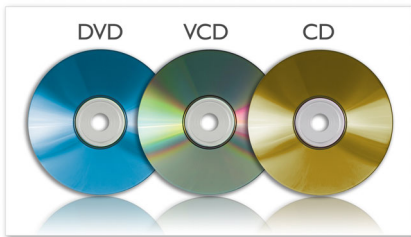

PHILIPS

Highlights

View JPEG from picture disc

Play JPEG photos that are saved on your disc. Relive your favorite moments with family and friends anytime you want!

DVD, DVD+/-RW, (S)VCD, CD

The Philips Portable DVD player is compatible with most DVD and CD discs available in the market. DVD, DVD+/-R, DVD+/-RW, (S)VCD, and CD – all of them can play on the DVD player. DVD+/-R is a shorthand term for a DVD drive that can accept both of the common recordable DVD formats. Likewise, DVD+/-RW handles both common rewritable disc types.

18 cm/7" TFT color LCD display

The high resolution color LCD display brings images to life, showing off your treasured photos, favorite movies and music with the same 'real life' rich detail and vibrant colors as high quality prints.