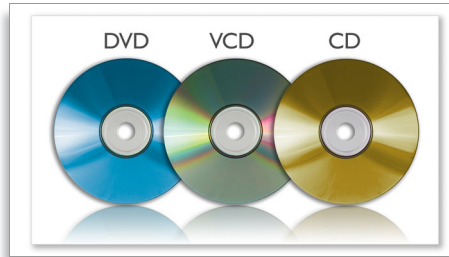

DVD, DVD+/-RW, (S)VCD, CD

The Philips Portable DVD player is compatible with most DVD and CD discs available in the market. DVD, DVD+/-R, DVD+/-RW, (S)VCD, and CD – all of them can play on the

DivX Certified

With DivX® support, you are able to enjoy DivX encoded videos and movies from the Internet, including purchased Hollywood films. The DivX media format is an MPEG-4 based video compression technology that enables you to save large files like movies, trailers and music videos on media like CD-R/RW and DVD recordable discs, USB storage and other memory cards for playback on your DivX Certified® Philips device.