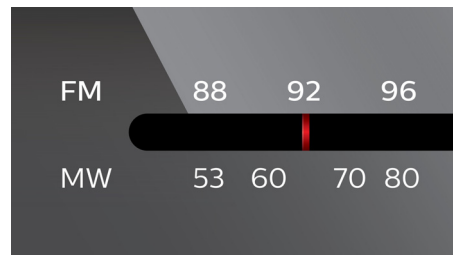

FM/MW tuner

FM/MW (AM) stereo tuner

Line-in connection

MP3 line-in connectivity allows direct playback of MP3 content via your audio system. By simply connecting your portable MP3 player to the audio system via its built-in line-in jack, you can enjoy superb sound quality while playing your favourite music from your portable MP3 player.

Specifications

Audio playback

- Playback media: CD, CD-R, CD-RW
- Disc playback modes: fast forward/reverse, next/previous track search, repeat/shuffle/programme

Tuner/Reception/Transmission

- Tuner bands: FM, MW
- Antenna: FM antenna

Sound

- Sound enhancement: Dynamic Bass Boost
- Sound system: stereo
- Volume control: rotary (analogue)
- Output power: 2 x 1 W RMS

Loudspeakers

- No. of built-in speakers: 2
- Speaker grille finishing: metal

Connectivity

- MP3 Link: 3.5 mm stereo line in

Power

- Battery type: C size (LR14)
- Battery voltage: 1.5 V
- Number of batteries: 6
- Power type: AC Input

Accessories

- Cables/Connection: power cord
- Others: User Manual
- Warranty: Warranty Certificate

Convenience

- Loader type: top

Dimensions

- Gross weight: 2.1 kg
- Packaging depth: 264 mm
- Packaging height: 155 mm
- Packaging width: 284 mm
- Weight: 1.7 kg
- Main unit depth: 245 mm
- Main unit height: 123 mm
- Main unit width: 262 mm

Issue date 2015-01-22

Version: 1.0.5

12 NC: 8670 000 41465
EAN: 87 12581 43631 5

© 2015 Koninklijke Philips N.V.
All Rights reserved.

Specifications are subject to change without notice.
Trademarks are the property of Koninklijke Philips N.V.
or their respective owners.

www.philips.com