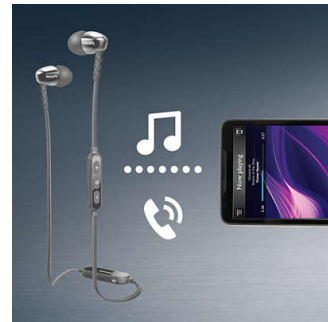

SHB3595BK/10

Highlights

Bluetooth technology

Pair your headphones with any Bluetooth device for crystal clear music enjoyment – wirelessly.

Choice of 3 pairs of ear caps

Ear caps come in a choice of 3 sizes – small, medium and large – for a personalized and perfect fit.

Efficient 8.6mm drivers

Compact and efficient 8.6mm speaker drivers deliver precise sound with powerful bass, for enhanced listening enjoyment on the go.

Ergonomic oval sound tube

The oval shape of the sound tube came about based on extensive research on the human ear. Designed to fit any ear comfortably, the ergonomic shape ensures optimal fit and comfort for total music enjoyment.

Oval sound tube inserts

Oval sound tube inserts seals out ambient noise, while its semi-closed structure deliver enhanced bass performance.

Wireless music and calls

Pair your smart device with your headphones using Bluetooth and enjoy the freedom of crystal clear music and phone calls – without the hassle of cables. Change tracks and answer calls with the easy to use remote control.