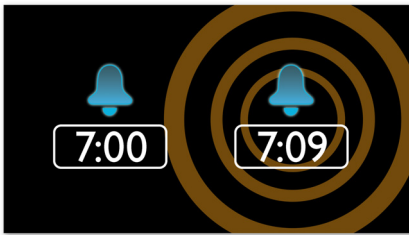

Easy to use

- Battery back-up ensures memory of time during power failure
- Adjustable display brightness for comfort viewing
- Sleep timer for easy falling asleep to your favorite music
- USB port to charge any mobile device

PHILIPS

Highlights

Wake up to radio or a buzzer

Wake up to sounds from your favorite radio station or a buzzer. Simply set the alarm on your Philips Clock radio to wake you with the radio station you last listened to or choose to wake up with a buzzer sound. When the wake up time is reached, your Philips Clock radio will automatically turn on that radio station or trigger the buzzer to sound.

Repeat alarm

To counter oversleeping, the Philips Clock radio has a snooze feature. Should the alarm ring and you wish to continue sleeping a bit longer, simply press the Repeat Alarm button once and go back to sleep. Nine minutes later the alarm will ring again. You can continue to press the Repeat Alarm button every nine minutes until you turn off the alarm altogether.