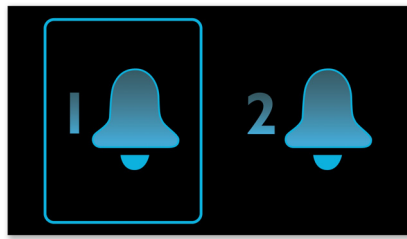

Dual alarm

The Philips audio system comes with two alarm times. Set one alarm time to wake you up and the other time to wake up your partner.