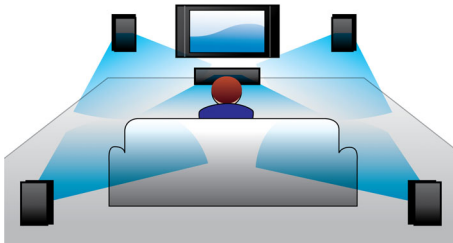

Dolby Digital

Because Dolby Digital, the world's leading digital multi-channel audio standards, make use of the way the human ear naturally processes sound, you experience superb quality surround sound audio with realistic spatial cues.