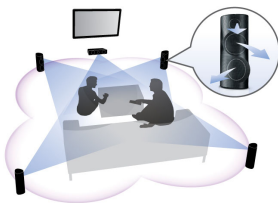

Designed to enhance your living space

- Sleek high gloss finishing with unique touch controls

Connect and enjoy all your entertainment

- Full HD 3D Blu-ray for a truly immersive 3D movie experience
- Plays 3D Blu-ray Discs, DVDs, VCDs, CDs and USB devices
- Wireless rear audio ready for fewer wires across your room

PHILIPS

Highlights

Full HD 3D Blu-ray

Be enthralled by 3D movies in your own living room on a Full HD 3D TV. Active 3D uses the latest generation of fast switching displays for real life depth and realism in full 1080x1920 HD resolution. By watching these images through special glasses with right and left lenses that are timed to open and close in synchrony with alternating images, the full HD 3D viewing experience is created in your home cinema. Premium 3D movie releases on Blu-ray offer a wide, high quality selection of content. Blu-ray also delivers uncompressed surround sound for an unbelievably real audio experience.

3D Angled speakers

3D Angled Speakers feature angled drivers to deliver sound not only towards the front but also to the sides, creating a wider sweet spot so you can enjoy more immersive and cinematic surround sound.