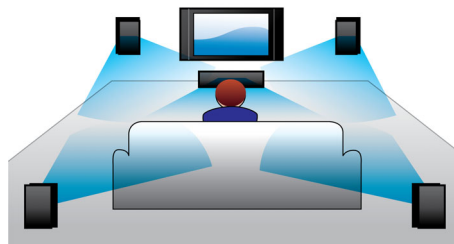

Dolby TrueHD and DTS-HD

Dolby TrueHD and DTS-HD Master Audio Essential deliver the finest sound from your Blu-ray Discs. Audio reproduced is virtually indistinguishable from the studio master, so you hear what the creators intended for you to hear. Dolby TrueHD and DTS-HD Master Audio Essential complete your high definition entertainment experience.