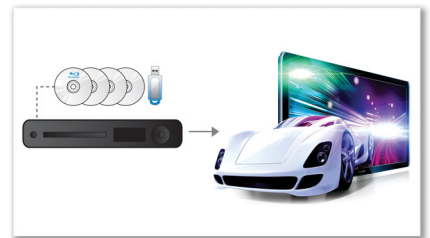

Plays it all

Play virtually any disc and any media format you want - whether they be 3D Blu-ray Discs, DVDs, VCDs, CDs or USB devices. Experience the unbeatable convenience of great playability, and the luxury of sharing media files on your TV or home theater system.