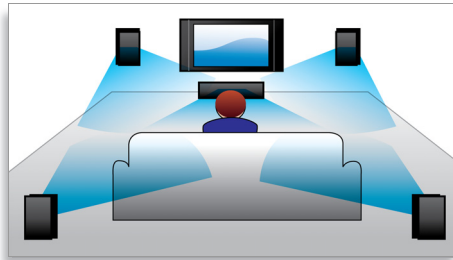

DTS, DolbyDigital, ProLogic II

A built-in DTS and Dolby Digital decoder eliminates the need for an external decoder by processing all six channels of audio information to provide a surround sound experience and an astoundingly natural sense of ambience and

dynamic realism. Dolby Pro Logic II provides five channels of surround processing from any stereo source.

Plays it all

Play virtually any disc and any media devices you want - whether they be DVDs, VCDs, CDs or USB devices. Experience the unbeatable convenience of great playability, and the luxury of sharing media files on your TV or home theater system.