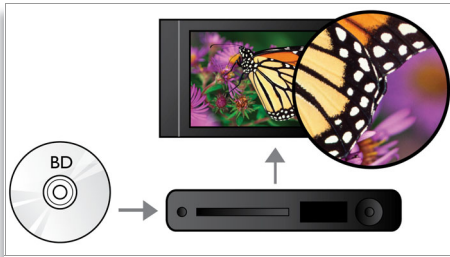

Highlights

Blu-ray Disc playback

Blu-ray Discs have the capacity to carry high definition data, along with pictures in the 1920 x 1080 resolution that defines full high definition images. Scenes come to life as details leap at you, movements smoothen and images turn crystal clear. Blu-ray also delivers uncompressed surround sound - so your audio experience becomes unbelievably real. The high storage capacity of Blu-ray Discs also allow a host of interactive possibilities to be built in. Seamless navigation during playback and other exciting features like pop-up menus bring a whole new dimension to home entertainment.