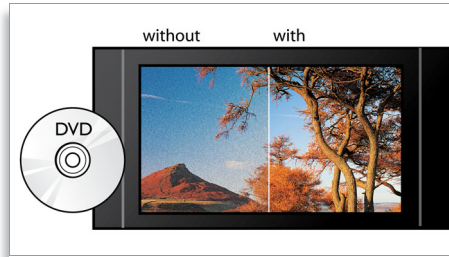

DVD video upscaling

HDMI 1080p upscaling delivers images that are crystal clear. DVD movies in standard definition can now be enjoyed in high definition resolution - ensuring more details and more true-to-life pictures. Progressive Scan (represented by "p" in "1080p") eliminates the line structure prevalent on TV screens, again ensuring relentlessly sharp images. To top it off, HDMI makes a direct digital connection that can carry uncompressed digital HD video as well as digital multi-channel audio, without conversions to analog - delivering perfect picture and sound quality, completely free from noise.