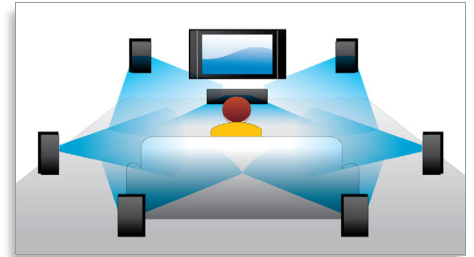

Dolby TrueHD

Dolby TrueHD deliver the finest sound from your Blu-ray Discs. Audio reproduced is virtually indistinguishable from the studio master, so you hear what the creators intended for you to hear. Dolby TrueHD complete your high definition entertainment experience.