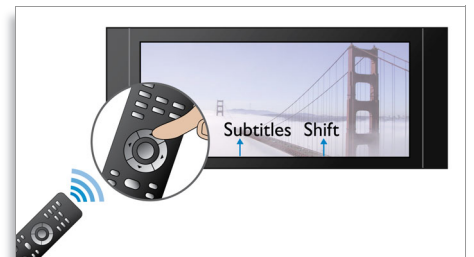

## Subtitle Shift

Subtitle Shift is an enhancement feature that lets users manually adjust a movie's subtitle positioning on the television or computer screen. Using the remote control, users can shift the subtitles up and down on the screen. On widescreen displays, such as 21:9 cinema and projectors, the subtitles sometimes get cut off. In order to see them clearly, the user has to change the display aspect ratio, which defeats the purpose of the widescreen. With the Subtitle Shift feature, the user can retain the correct display aspect ratio and have the subtitles ideally positioned on the screen.