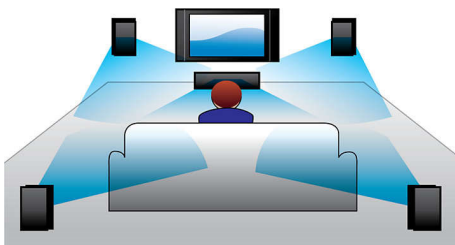

- EasyLink to control all HDMI CEC devices via a single remote
- Full HD 3D Blu-ray for a truly immersive 3D movie experience
- Audio in to enjoy music from iPod/iPhone/MP3 player
- Optional dock for convenient playback from your iPod/iPhone
- DivX Plus HD Certified for high definition DivX playback
- Smart TV to enjoy online services & access multimedia on TV
- Turn your Smartphone into a remote for Philips AV products
- Optional WiFi accessory to wirelessly connect to internet

Designed to enhance your cinema at home

- Modern design to complement your home environment

PHILIPS

Highlights

600W RMS power

600W RMS power delivers great sound for movies and music

Full HD 3D Blu-ray

Be enthralled by 3D movies in your own living room on a Full HD 3D TV. Active 3D uses the latest generation of fast switching displays for real life depth and realism in full 1080x1920 HD resolution. By watching these images through special glasses with right and left lenses that are timed to open and close in synchrony with alternating images, the full HD 3D viewing experience is created in your home cinema. Premium 3D movie releases on Blu-ray offer a wide, high quality selection of content. Blu-ray also delivers uncompressed surround sound for an unbelievably real audio experience.

Dolby TrueHD and DTS-HD

Dolby TrueHD and DTS-HD Master Audio Essential deliver the finest sound from your Blu-ray Discs. Audio reproduced is virtually indistinguishable from the studio master, so

you hear what the creators intended for you to hear. Dolby TrueHD and DTS-HD Master Audio Essential complete your high definition entertainment experience.