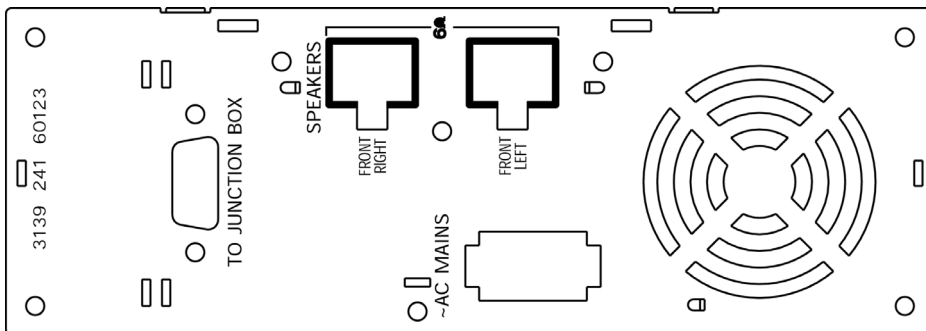

Dimensions

- Set dimensions (W x H x D): 251 x 277 x 134 mm
- Set weight: 2.8 kg
- Surround Speaker dimensions (W x H x D): 350 x 140 x 134 mm
- Surround speaker Weight: 1.15 kg
- Subwoofer dimensions (W x H x D): 600 x 411 x 216 mm
- Subwoofer Weight: 9 kg
- Packaging dimensions (W x H x D): 664 x 350 x 464 mm
- Weight incl. Packaging: 18.2 kg