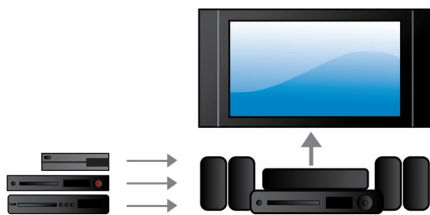

Designed to enhance your cinema at home

- Unique speakers with exposed tweeter for undisturbed sound
- Lifestyle design in high quality brushed aluminum and glass

Simply enjoy all your entertainment

- CinemaPerfect HD for ultra-high resolution video playback
- Integrated HDMI Hub connects devices to the TV conveniently
- Wireless music streaming via Bluetooth
- Built-in WiFi to enjoy your connected media wirelessly
- iPod/iPhone music playback and recharge
- Smart TV to enjoy online services & access multimedia on TV

PHILIPS
Fidelio

Highlights

CinemaPerfect Quad Full HD

Philips' new CinemaPerfect HD engine offers quad full HD for better video playback than ever. The intelligent engine sharpens and reduces noise that is produced when video is compressed into MPEG format. Together with improved upscale processing, the engine produces sharp and deep images on screen.

Integrated HDMI Hub

The HDMI Hub gives you the ease of connecting all your devices to the TV without too many wires. It provides you the convenience of enjoying the best possible sound quality while watching different contents on your flat TV. You can connect all your HDMI devices directly into the home theater system's HDMI hub and using only one cable to connect to your flat TV. With this setup, you can easily enjoy your movies or TV programs