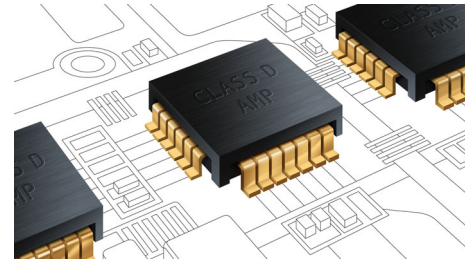

Premium Class D Amplifiers

The Philips proprietary Premium Class-D Amplifiers are designed to preserve the original sound source for greater audio signal accuracy, thus allowing acoustic details in music and movies to be delivered exactly as the artist or director intended.