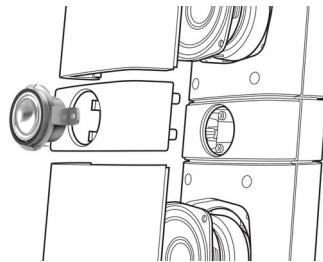

Titanium tweeters

The co-developed tweeters, crafted in titanium, are very rigid and light to guarantee undistorted sound. Their incredible resistance to distortion and resonance through the whole audible frequency range guarantees superb clarity of all sound details.