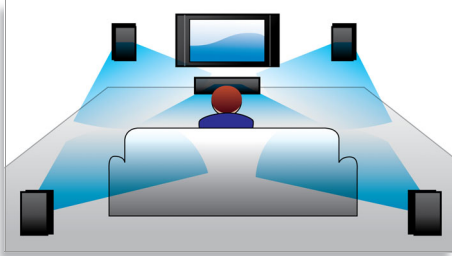

Highlights

Plays DVD/CD/MP3

Play DVD, MP3-CD, CD and CD-R/RW

Dolby Digital

Because Dolby Digital, the world's leading digital multi-channel audio standards, make use of the way the human ear naturally processes sound, you experience superb quality surround sound audio with realistic spatial cues.