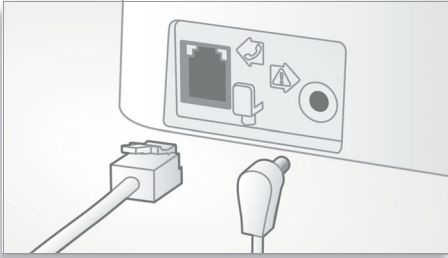

Highlights

Easy setup

Ultimate convenience through easy set up.
Simplified installation - Plug and Play product