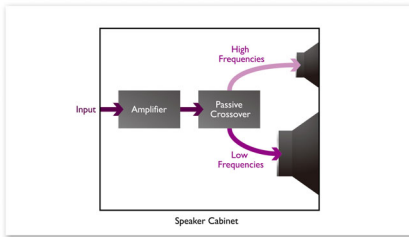

Highlights

Passive crossover

Passive crossover design lets you hear every note clearly so your music comes out amazingly pure, natural and complete. Through complex engineering, each part of the full audible spectrum of sound frequencies is separated and sent to the appropriate drivers. Signals beyond a driver's frequency response are never sent, so sound quality is vastly improved and distortion level greatly reduced. Together with premium electronic components, passive crossover delivers audio that is coherent, uncompromised and faithful to the original.