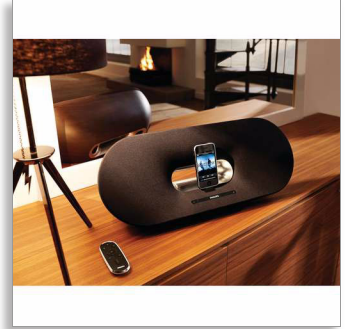

Philips  
docking speaker

for iPod/iPhone/iPad

DS9000

# Experience true fidelity

Obsessed with sound

Philips docking speaker is the gateway to everything you hold precious about music. Built with premium components & natural wood, it unleashes full fidelity from iPod/iPhone/iPad, offering an authentic sound experience true to the original.

## Audiophile-quality drivers

Philips docking speaker features a ring radiator tweeter - a high quality transducer used in Hi-

Fi speaker concepts - which blends ultimate high-frequency reproduction with astonishing alongside incredible accuracy and details. Distortion is reduced to an absolute minimum, allowing the finest music nuances to be revealed in its full fidelity.