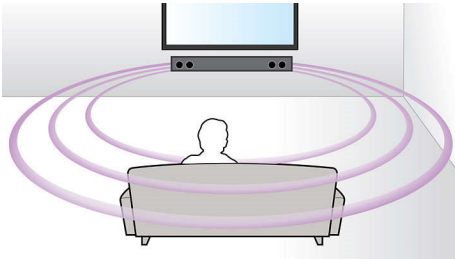

Designed for simplicity

- Flexible placement on the wall or tabletop
- Great Sound built-in for true simplicity without clutter

Richer sound for watching TV and movies

- Virtual Surround Sound for a realistic movie experience
- Dolby Digital for ultimate movie experience
- Twin tweeters for optimum clarity performance
- 120W RMS power delivers great sound for movies and music
- Wireless subwoofer adds thrill to the action

PHILIPS

Soundbar speaker
Virtual surround Wireless subwoofer, Opt, Coax, Aux in, Audio in, Bluetooth®

HTL5110/F7

Highlights

Virtual Surround Sound

Philips Virtual Surround Sound produces rich and immersive surround sound from less than five-speaker system. Highly advanced spatial algorithms faithfully replicate the sonic characteristics that occur in an ideal 5.1-channel environment. Any high quality stereo source is transformed into true-to-life, multi-channel surround sound. No need to purchase extra speakers, wires or speaker stands to appreciate room-filling sound.