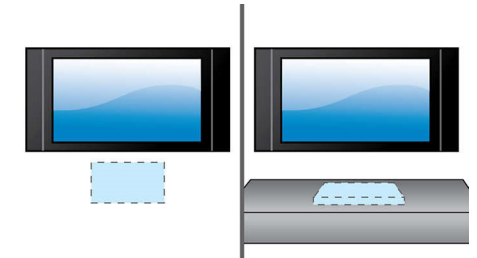

Designed for simplicity

- Flexible placement on the wall or tabletop
- Great Sound built-in for true simplicity without clutter

Richer sound for watching TV and movies

- Virtual Surround Sound for a realistic movie experience
- Dolby Digital for ultimate movie experience
- Twin tweeters for optimum clarity performance
- 120W RMS power delivers great sound for movies and music
- Wireless subwoofer adds thrill to the action

player, or laptop via a simple connection to your home cinema. Simply connect your audio device to the Audio in jack to enjoy your music with the superior sound quality of the Philips home cinema system.

120W RMS power

120W RMS power delivers great sound for movies and music

Wireless subwoofer

Wireless subwoofer adds thrill to the action

Great sound built-in

Great Sound built-in for true simplicity without clutter

Flexible placement

Flexible placement on the wall or tabletop

Soundbar speaker

Virtual surround Wireless subwoofer, Opt, Coax, Aux in, Audio in, Bluetooth®

HTL5110/F7

Specifications

Sound

- Sound Enhancement: Night Mode, Treble and Bass Control, Virtual Surround Sound
- Sound System: Dolby Digital
- Subwoofer output power: 60W
- Speaker output power: 2x 30 W
- Total Power RMS @ 30% THD: 120 W