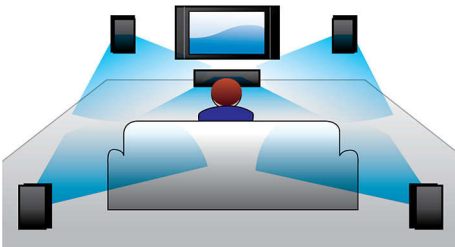

Designed for simplicity

- Flexible placement on the wall or tabletop
- Great Sound built-in for true simplicity without clutter

Richer sound for watching TV and movies

- Virtual Surround Sound for a realistic movie experience
- Dolby Digital for ultimate movie experience
- Twin tweeters for optimum clarity performance
- 120W RMS power delivers great sound for movies and music
- Wireless subwoofer adds thrill to the action

PHILIPS

Soundbar speaker
Virtual surround Wireless subwoofer, Opt, Coax, Aux in, Audio in, Bluetooth®

HTL5110/F7

Highlights

Virtual Surround Sound

Philips Virtual Surround Sound produces rich and immersive surround sound from less than five-speaker system. Highly advanced spatial algorithms faithfully replicate the sonic characteristics that occur in an ideal 5.1-channel environment. Any high quality stereo source is transformed into true-to-life, multi-channel surround sound. No need to purchase extra speakers, wires or speaker stands to appreciate room-filling sound.

Dolby Digital

Because Dolby Digital, the world's leading digital multi-channel audio standards, make use of the way the human ear naturally processes sound, you experience superb quality surround sound audio with realistic spatial cues.