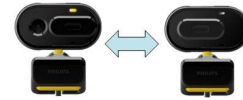

Software

- Dedicated software: Philips CamSuite
- Add video to: Skype, Windows Live Messenger, Yahoo! Messenger, AOL Instant Messenger

System Requirements

- Operating System: Microsoft Windows XP (SP2),

- Microsoft Windows 7, Microsoft Windows Vista 32-bit, Microsoft Windows Vista 64-bit
- Processor: 1.6 GHz or equivalent
- RAM memory: 512 MB RAM (for XP) / 1 GB RAM (for Vista and Windows 7)
- Hard disk space: 200 MB
- USB: Free USB port

Accessories

- Included accessories: Multimedia headset SHM3100Y

Product dimensions

- Product dimensions (W x H x D): 5.36 x 2.915 x 2.45 cm
- Product dimensions with stand (W x H x D): 5.36 x 9.25 x 3.55 cm
- Weight (with stand): 0.063 kg
- Weight: 0.045 kg

Packaging dimensions

- Packaging dimensions (W x H x D): 9.5 x 19.5 x 5.5 cm
- Nett weight: 0.085 kg
- Gross weight: 0.166 kg
- Tare weight: 0.081 kg
- EAN: 87 12581 52648 1
- Number of products included: 1
- Packaging type: Window box

Outer Carton

- Outer carton (L x W x H): 21 x 17.5 x 20 cm
- Nett weight: 0.51 kg
- Gross weight: 1.26 kg
- Tare weight: 0.75 kg
- EAN: 87 12581 52649 8
- Number of consumer packagings: 6

Highlights

Enhanced 1.3 megapixels

Your webcam gives you 1.3 Mega pixels (software enhanced) for both video and photo resolution. So, you can use it to take high-quality photos that still look great when printed as larger-sized images.

Webcam lens cover

Webcam lens cover protects privacy

Simple plug-and-chat

Just plug in the webcam to USB of your computer. It is recognized by the computer and works immediately. You can start video chatting as simple as that.

Highly sensitive headset mic.

For clear and uninterrupted online conversations, the headset provides a perfect solution as it comes with a highly sensitive microphone that picks up your voice clearly.

Snapshot button

Snapshot button for instant photos

Universal webcam clamp

The universal clamp makes it easy to sit or mount the webcam securely on top of any desktop computer, notebook and also LCD screen. The design is especially secure and the webcam won't move or fall when you're in the middle of a conversation.