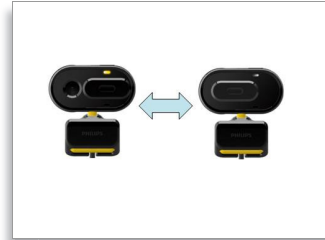

Software

- Dedicated software: Philips CamSuite
- Add video to: Skype, Windows Live Messenger, Yahoo! Messenger, AOL Instant Messenger

System Requirements

- Operating System: Microsoft Windows XP (SP2),

- Microsoft Windows 7, Microsoft Windows Vista 32-bit, Microsoft Windows Vista 64-bit
- Processor: 1.6 GHz or equivalent
- RAM memory: 512 MB RAM (for XP) / 1 GB RAM (for Vista and Windows 7)
- Hard disk space: 200 MB
- USB: Free USB port

Accessories

- Included accessories: Multimedia headset SHM3100Y

Product dimensions

- Product dimensions (W x H x D): 5.36 x 2.915 x 2.45 cm
- Product dimensions with stand (W x H x D): 5.36 x 9.25 x 3.55 cm
- Weight (with stand): 0.063 kg
- Weight: 0.045 kg

Packaging dimensions

- Packaging dimensions (W x H x D): 9.5 x 19.5 x 5.5 cm
- Nett weight: 0.085 kg
- Gross weight: 0.166 kg
- Tare weight: 0.081 kg
- EAN: 87 12581 52648 1
- Number of products included: 1
- Packaging type: Window box

Outer Carton

- Outer carton (L x W x H): 21 x 17.5 x 20 cm
- Nett weight: 0.51 kg
- Gross weight: 1.26 kg
- Tare weight: 0.75 kg
- EAN: 87 12581 52649 8
- Number of consumer packagings: 6

Highlights

Enhanced 1.3 megapixels

Your webcam gives you 1.3 Mega pixels (software enhanced) for both video and photo resolution. So, you can use it to take high-quality photos that still look great when printed as larger-sized images.

Webcam lens cover

Webcam lens cover protects privacy

Simple plug-and-chat

Just plug in the webcam to USB of your computer. It is recognized by the computer and works immediately. You can start video chatting as simple as that.

Highly sensitive headset mic.

For clear and uninterrupted online conversations, the headset provides a perfect solution as it comes with a highly sensitive microphone that picks up your voice clearly.

Snapshot button

Snapshot button for instant photos

Universal webcam clamp

The universal clamp makes it easy to sit or mount the webcam securely on top of any desktop computer, notebook and also LCD screen. The design is especially secure and the webcam won't move or fall when you're in the middle of a conversation.

Issue date 2013-02-01

Version: 1.1.5

12 NC: 8670 000 60176
EAN: 87 12581 52648 1

© 2013 Koninklijke Philips Electronics N.V.
All Rights reserved.

Specifications are subject to change without notice.
Trademarks are the property of Koninklijke Philips Electronics N.V. or their respective owners.

www.philips.com