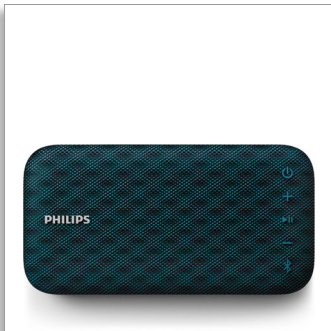

Philips
wireless portable speaker

4W, 8hr

Long Bluetooth range
Waterproof, dustproof
By pack USB strap

BT3900A

Music never stops

My music never stops. Everplay wireless portable speaker keeps playing all the time without interruption thanks to the strong Bluetooth connection and intuitive charging options. Its custom fabric makes it beautiful as well as super durable

Intuitive charging

- Battery indicator to easily view power level
- USB cable doubles as a strap

Strong Bluetooth connection

- Wireless music streaming via Bluetooth
- Strong Bluetooth connection up to 30m or 100ft
- Built-in microphone for hands-free phone calls

Big sound

- Bass radiators for extra bass boost and extension
- Anti-clipping function for loud, distortion free music
- Powerful driver with bass radiator for big sound

Super durability

- Durable build – shockproof, dustproof and waterproof (IP57)
- High performance DuraFit fabric

PHILIPS

wireless portable speaker
4W, 8hr Long Bluetooth range, Waterproof, dustproof, By pack USB strap

BT3900A/00

Highlights

Powerful driver

EverPlay speaker delivers big sound from a slim form factor, with the help of a large bass radiating area and powerful driver. Engineered for sensitivity and stability, the paper cone with aluminum dust cap to deliver smooth responsiveness and improved high frequency output.