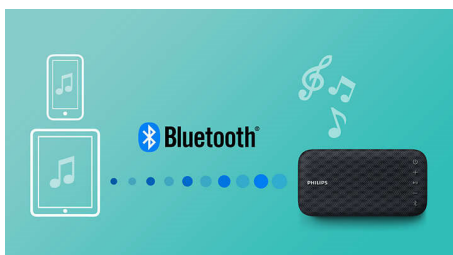

PHILIPS

wireless portable speaker
4W, 8hr Long Bluetooth range, Waterproof, dustproof, By pack USB strap

BT3900A/00

Highlights

Powerful driver

EverPlay speaker delivers big sound from a slim form factor, with the help of a large bass radiating area and powerful driver. Engineered for sensitivity and stability, the paper cone with aluminum dust cap to deliver smooth responsiveness and improved high frequency output.

Bass radiators

EverPlay speaker gives powerful sound from a compact form factor, with the help of a large bass radiating area. It delivers extra bass boost and extension.

Anti-clipping function

Anti-Clipping lets you play music louder and keeps it high quality, even when the battery is low. It accepts a range of input signals, from 300mV to 1000mV and keeps your speakers safe from damage by distortion. This built-in function monitors the musical signal as it goes through the amplifier and keeps peaks within the amplifier's range, preventing the audio distortion caused by clipping without affecting loudness. A portable speaker's ability to reproduce musical peaks decreases along with battery power, yet anti-clipping reduces peaks caused by low battery, keeping music distortion free.

Wireless music streaming

Bluetooth is a wireless communication technology that is both robust and energy-

efficient. The technology allows easy wireless connection to iPod/iPhone/iPad or other Bluetooth devices, such as smartphones, tablets or even laptops. So you can enjoy your favorite music, sound from video or game wireless on this speaker easily.

30m Bluetooth range

Move freely around with your smart phone, without worrying about dropping your music. EverPlay speaker offers an incredibly stable and long-range Bluetooth connection up to 30 metres or 100 feet, three times faster than industry standards. The speakers are equipped with a sensitivity antenna and radio frequency filter to minimize background interference.