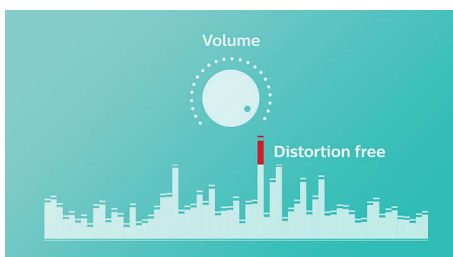

wireless portable speaker
4W, 8hr Long Bluetooth range, Waterproof, dustproof, By pack USB strap

BT3900A/00

Highlights

Powerful driver

EverPlay speaker delivers big sound from a slim form factor, with the help of a large bass radiating area and powerful driver. Engineered for sensitivity and stability, the paper cone with aluminum dust cap to deliver smooth responsiveness and improved high frequency output.

Bass radiators

EverPlay speaker gives powerful sound from a compact form factor, with the help of a large bass radiating area. It delivers extra bass boost and extension.

Anti-clipping function

Anti-Clipping lets you play music louder and keeps it high quality, even when the battery is low. It accepts a range of input signals, from 300mV to 1000mV and keeps your speakers safe from damage by distortion. This built-in function monitors the musical signal as it goes through the amplifier and keeps peaks within the amplifier's range, preventing the audio distortion caused by clipping without affecting loudness. A portable speaker's ability to reproduce musical peaks decreases along with battery power, yet anti-clipping reduces peaks caused by low battery, keeping music distortion free.