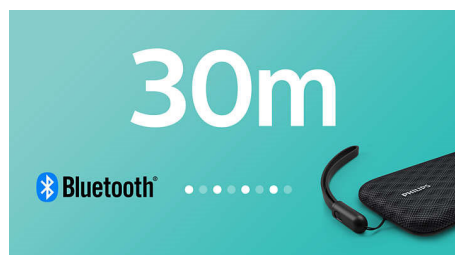

PHILIPS

wireless portable speaker
4W, 8hr Long Bluetooth range, Waterproof, dustproof, By pack USB strap

BT3900A/00

Highlights

Powerful driver

EverPlay speaker delivers big sound from a slim form factor, with the help of a large bass radiating area and powerful driver. Engineered for sensitivity and stability, the paper cone with aluminum dust cap to deliver smooth responsiveness and improved high frequency output.

Bass radiators

EverPlay speaker gives powerful sound from a compact form factor, with the help of a large bass radiating area. It delivers extra bass boost and extension.

Anti-clipping function

Anti-Clipping lets you play music louder and keeps it high quality, even when the battery is low. It accepts a range of input signals, from 300mV to 1000mV and keeps your speakers safe from damage by distortion. This built-in function monitors the musical signal as it goes through the amplifier and keeps peaks within the amplifier's range, preventing the audio distortion caused by clipping without affecting loudness. A portable speaker's ability to reproduce musical peaks decreases along with battery power, yet anti-clipping reduces peaks caused by low battery, keeping music distortion free.

Wireless music streaming

Bluetooth is a wireless communication technology that is both robust and energy-

efficient. The technology allows easy wireless connection to iPod/iPhone/iPad or other Bluetooth devices, such as smartphones, tablets or even laptops. So you can enjoy your favorite music, sound from video or game wireless on this speaker easily.

30m Bluetooth range

Move freely around with your smart phone, without worrying about dropping your music. EverPlay speaker offers an incredibly stable and long-range Bluetooth connection up to 30 metres or 100 feet, three times faster than industry standards. The speakers are equipped with a sensitivity antenna and radio frequency filter to minimize background interference.