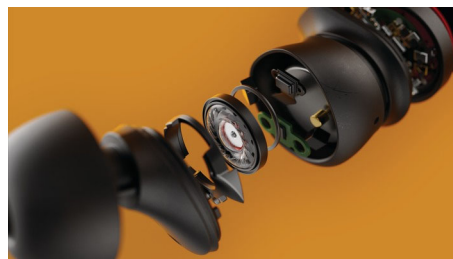

Premium sound

These true wireless headphones boast detailed sound with rich, clear bass—courtesy of graphene-coated drivers that reproduce every sparkling high and weighty low. iOS or Android, you'll enjoy all the immersion you need to keep your energy up—and the music pauses if you take an earbud out.