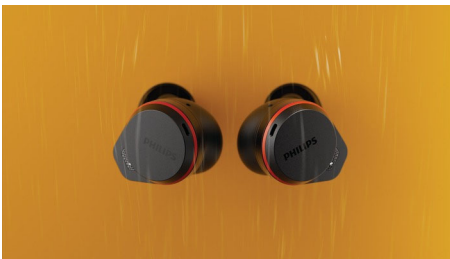

Crystal-clear calls

Need to take a call while you're out on a run? With these headphones, there's no need to take cover from the wind. When you're on a call, two AI mics and a bone-conducting mic combine to clearly transmit the sound of your voice.