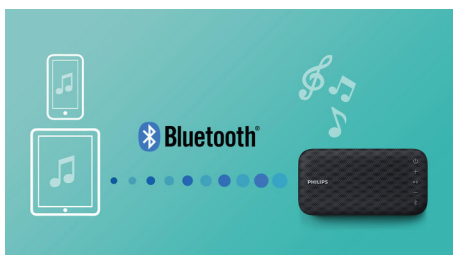

Wireless music streaming

Bluetooth is a wireless communication technology that is both robust and energy-efficient. The technology allows easy wireless connection to iPod/iPhone/iPad or other Bluetooth devices, such as smartphones, tablets or even laptops. So you can enjoy your

favorite music, sound from video or game wireless on this speaker easily.