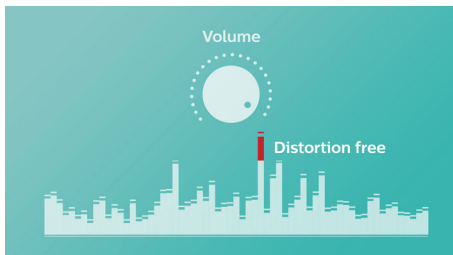

wireless portable speaker
4W, 8hr Long Bluetooth range, Waterproof, dustproof, By pack USB strap

BT3900A/00

Highlights

Anti-clipping function

Anti-Clipping lets you play music louder and keeps it high quality, even when the battery is low. It accepts a range of input signals, from 300mV to 1000mV and keeps your speakers safe from damage by distortion. This built-in function monitors the musical signal as it goes through the amplifier and keeps peaks within the amplifier's range, preventing the audio distortion caused by clipping without affecting loudness. A portable speaker's ability to reproduce musical peaks decreases along with battery power, yet anti-clipping reduces peaks caused by low battery, keeping music distortion free.