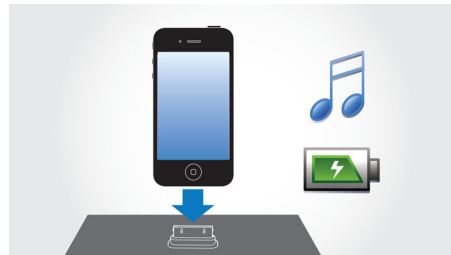

Play and charge your iPod/iPhone

Enjoy your favourite MP3 music while charging your iPod/iPhone! The dock lets you connect your portable device directly to the Docking entertainment system so you can listen to your favourite music in superb sound. It also charges your iPod/iPhone while it plays so you can enjoy your music and not have to worry about your portable player battery running out. The Docking entertainment system automatically charges your portable device while it is docked.

Specifications

Sound

- Output Power: 4 W RMS
- Volume Control: Volume Control up/down
- Sound Enhancement: Dynamic Bass Boost
- Sound System: Stereo

Loudspeakers

- Main Speaker: 3" woofer, Bass Reflex Speaker System

Audio Playback

- Playback Media: CD, CD-R, CD-RW
- Disc Playback Modes: 20-Track Programmable, Repeat/one/all/programme, Fast Forward/Reverse, Next/Previous Track Search, Repeat Play, Shuffle Play
- Loader Type: Top
- Cradle playback mode: Charging iPod, Fast forward and reverse, Next and Previous track, Play and Pause, Charging iPhone
- Programmable Tracks: 20

Tuner/Reception/Transmission

- Tuner Bands: FM Stereo
- Auto digital tuning
- Station presets: 20
- Tuner Enhancements: Auto Store

Connectivity

- Other connections: FM fixed pigtail antenna
- Audio Connections: 3.5 mm Line in

Convenience

- Clock: On main display
- Display Type: LED
- Backlight colour: Green
- Backlight

Accessories

- Included accessories: Remote Control, User Manual, World Wide Warranty leaflet, Quick install guide, FM antenna
- Remote control: 13-key remote control

Dimensions

- Set dimensions (W x H x D): 148 x 233 x 230 mm
- Main speaker dimensions (W x H x D): 134 x 230 x 152 mm
- Packaging dimensions (W x H x D): 370 x 270 x 326 mm
- Weight incl. Packaging: 5.2 kg

iPod compatibility

- Compatible with: iPod, iPod mini, iPod nano, iPod with colour display, iPod 5th Generation, iPod classic, iPod nano 1st Generation, iPod nano 2nd Generation, iPod nano 3rd Generation, iPod nano 4th Generation, iPod nano 5th Generation, iPod nano 6th generation, iPod touch, iPod touch 2nd generation, iPod touch 3rd generation, iPod touch 4th generation

Power

- Power supply: 220-240 V, 50 Hz

iPhone compatibility

- Compatible with: iPhone, iPhone 3G, iPhone 3GS, iPhone 4, iPhone 4S

Issue date 2016-06-21

Version: 3.0.6

12 NC: 8670 000 91241
EAN: 87 12581 64878 7

© 2016 Koninklijke Philips N.V.
All Rights reserved.

Specifications are subject to change without notice.
Trademarks are the property of Koninklijke Philips N.V.
or their respective owners.

www.philips.com