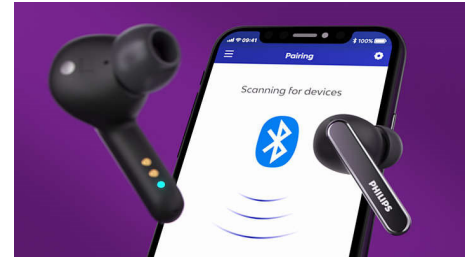

Secure, comfortable in-ear fit

You get real comfort thanks to soft, interchangeable silicone ear-tip covers. The ear-tips on each earbud insert securely into your ear canal, creating a perfect seal that diminishes external noise. The 'hockey stick' form factor keeps each earbud secure.

Handy charging case

No matter what your day brings, these headphones can keep up. You get 8 hours play time (7 hours with ANC) from a pair of fully charged earbuds, and a fully charged case gives you another 24 hours (21 hours with ANC). The Qi-compatible case can be charged wirelessly or via USB-C.

Philips Headphones app

The Philips Headphones app puts you in charge of the music you're listening to. Adjust levels yourself or choose from preset sound styles. You can also use the app to switch between preset noise-cancellation modes, or control the Voice Enhanced Mode.

TAT5506BK/00

Easy control and pairing

Controls on the earbuds let you pause your playlist, take calls and wake your phone's voice assistant. The headphones are ready to pair in an instant. Once paired, they reconnect with your phone as soon as you open the charging case.