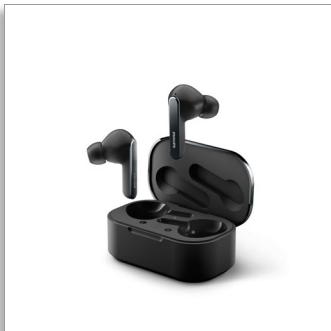

Philips
True Wireless
Headphones

Noise Cancelling Pro

Two mics for clear calls
Wireless charging case
IPX5 water protection

TAT5506BK

Your life, your moves, your music

Music or calls, these attractive, true wireless headphones are ready. Noise Cancelling Pro tunes out background noise, perfect for listening outdoors or on a commute. You get a secure, comfy fit, and the metallic look adds a dash of style.

Made for you

- Qi-compatible case can be charged wirelessly or via USB-C
- Handy wireless charging case. Get up to 32 hours play time
- IR sensor. Music pauses when you take an earbud out
- Philips Headphones app. Custom sound and more

Ready for your day. Or night

- Easy control and pairing
- Quick to reconnect to your phone when you open the case
- IPX5 water and sweat resistant

Great sound, sleek looks

- Sleek design with Noise Cancelling Pro
- Great sound from 10 mm neodymium drivers
- Secure, comfortable in-ear fit
- Clear calls, using one earbud or both

Secure, comfortable in-ear fit

You get real comfort thanks to soft, interchangeable silicone ear-tip covers. The ear-tips on each earbud insert securely into your ear canal, creating a perfect seal that diminishes external noise. The 'hockey stick' form factor keeps each earbud secure.