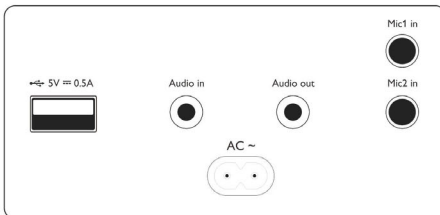

Supported Audio Formats

- Bluetooth: SBC, AAC
- USB: MP3, WAV, WMA, FLAC

Convenience

- Karaoke: MIC volume, echo control, vocal fader, voice changer
- Light Effect: Yes, 360° speaker light effect
- Touch control: Power on/off, Play/Pause, Volume up, Volume down, Lighting switch, Dynamic Bass Boost (DBB)
- Display screen: No

Compatibility

- Smartphone/tablet APP control: No

Power

- Battery Capacity: 2600 mAh, 14.4 V
- Power supply: 100-240VAC, 50/60Hz
- Standby power consumption: ≤ 0.5 W
- Battery Type: Lithium-ion (built-in)
- Battery life time: 12 hour(s)
- Charging time: 6.5 hour(s)
- Power bank: No

Packaging dimensions

- Packaging type: Carton
- Type of shelf placement: Standing
- UPC: 8 40063 20271 9

Product dimensions

- Height: 31 cm
- Width: 30 cm
- Depth: 30 cm
- Width: 11.8 inch
- Height: 12.2 inch
- Depth: 11.8 inch
- Weight: 7.5 kg
- Weight: 16.534 lb

Accessories

- Included accessories: AC Power Cord, Quick start guide, Warranty certificate, Safety warranty sheet

Issue date 2024-03-08

Version: 1.0.1

UPC: 8 40063 20271 9

© 2024 Koninklijke Philips N.V.
All Rights reserved.

Specifications are subject to change without notice.
Trademarks are the property of Koninklijke Philips N.V.
or their respective owners.

www.philips.com